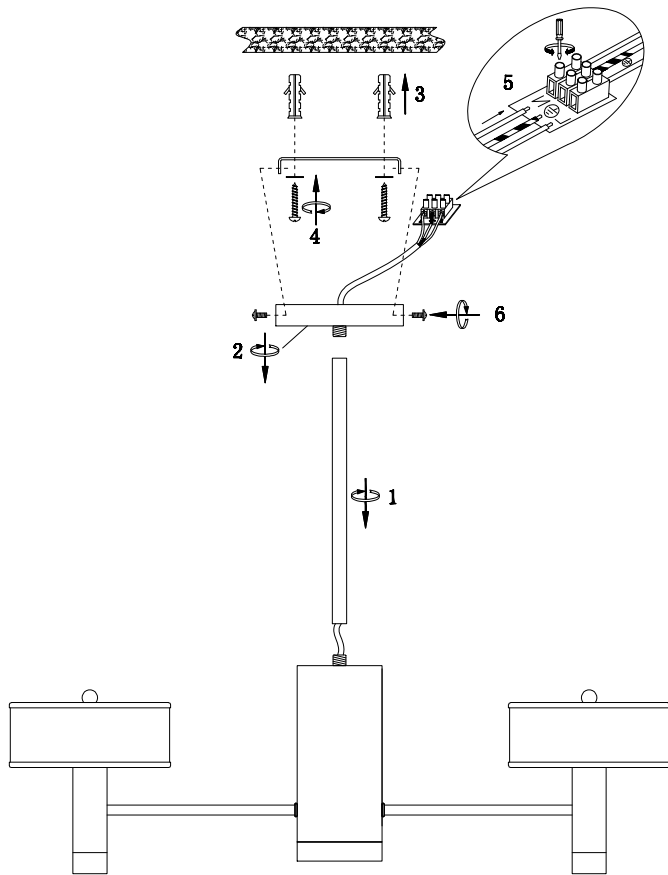

# Instruction

FR6035PL-L12W

MAX 55W  
2900 Lumen

Model: FR6035PL-L12W  
Collection: LED  
Series: Andrea

Ceiling Lamps