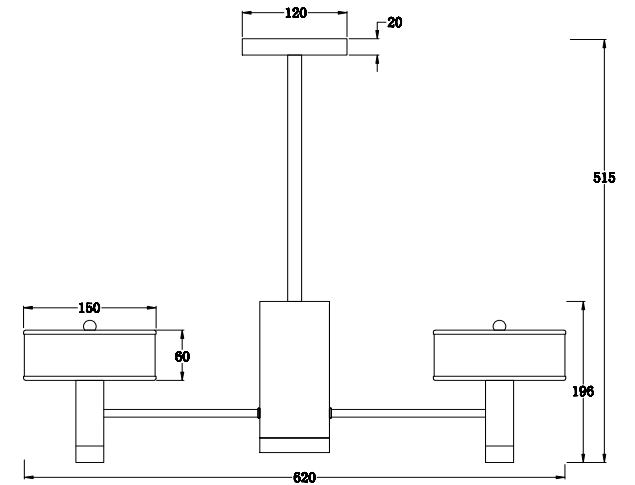

# Instruction

FR6035PL-L12W

MAX 55W  
2900 Lumen

Model: FR6035PL-L12W  
Collection: LED  
Series: Andrea

Ceiling Lamps